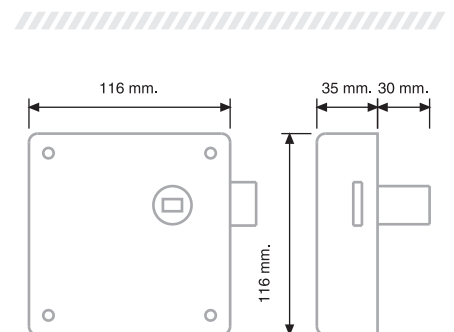

Motorised function with reading range of up to 2 cm, powered with four LR6 batteries (included).

It operates with the DOC system (DORLET ON CARD). Different type

of configurations; such as free locker type (users can use any available locker), or by assigning each locker directly to a user.

TECHNICAL SPECIFICATIONS

Dimensions:	116 x 116 x 35 mm.
Weight:	320 gr.
Material:	Plastic.
Finish:	Black.
Operating temperature:	-20°C - 70°C.
Reading mode:	MIFARE ISO14443A 13,56 Mhz.
Reading range:	10 - 20 mm.
Power supply:	4 LR6 1,5V batteries.
Number of cycles/lifespan:	40,000 cycles/ 2 years.
Signalling:	Red LED.